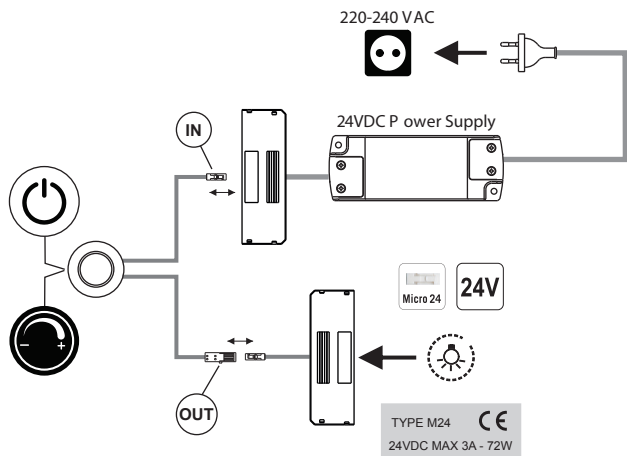

TOM Temperature Changing

INPUT: 12VDC | 24VDC  
OUTPUT: 12VDC | 24VDC  
POWER: 36W | 72W

TOM Temperature Changing 2 4V DC

TOM Temperature Changing 12V DC

TOM Temperature Changing 12-2 4VDC