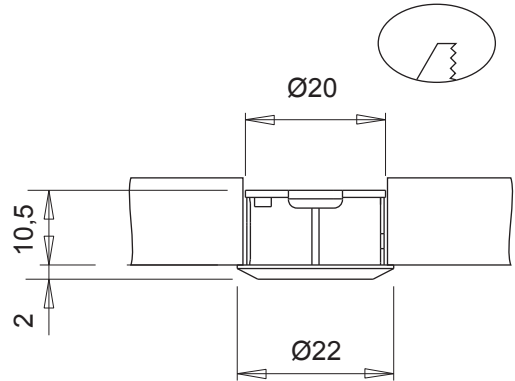

TOM Temperature Changing

INPUT: 12VDC | 24VDC  
OUTPUT: 12VDC | 24VDC  
POWER: 36W | 72W

TOM Temperature Changing 2 4V DC

TOM Temperature Changing 12V DC

TOM Temperature Changing 12-2 4VDC