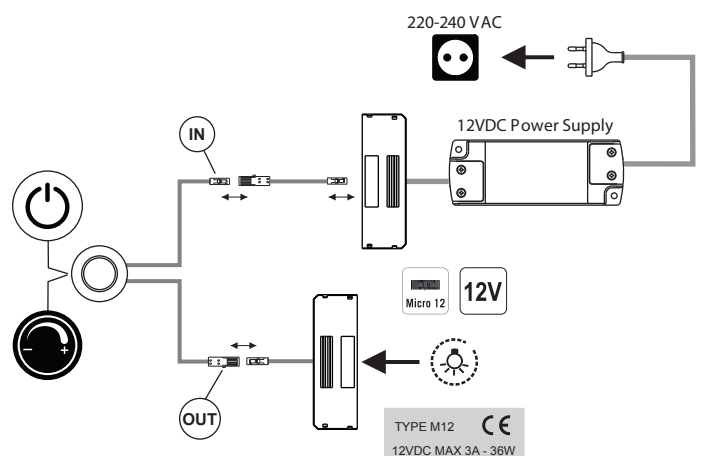

TOM Temperature Changing

INPUT: 12VDC | 24VDC  
OUTPUT: 12VDC | 24VDC  
POWER: 36W | 72W

TOM Temperature Changing 2 4V DC

TOM Temperature Changing 12V DC

TOM Temperature Changing 12-2 4VDC